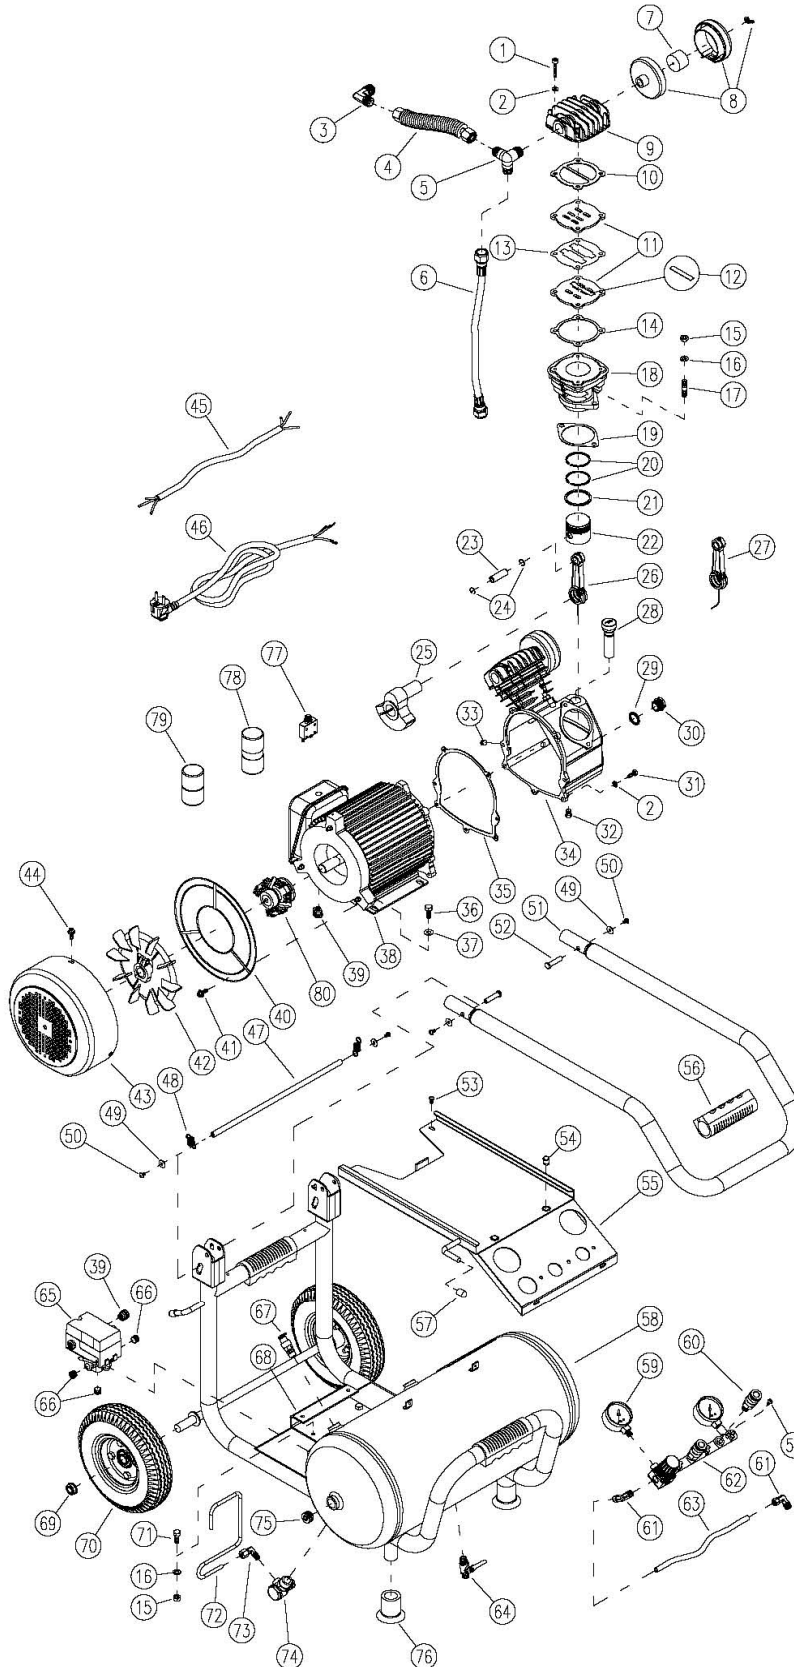

KOMPRESOR PUMPER 433-25

INDEX:433-25

REF. NO.	DESCRIPTION	PART NO.	QTY
1	In six-angle bolt	352087	8
2	Spring washer	382004	15
3	Exhaust elbow	151404	1
4	Exhaust tube set	230036S	1
5	Three way	152401	1
6	Exhaust tube ass'y	242072	1
7	Air filter(element only)	171002	2
8	Air filter	170006	2
9	Cylinder head	101001	2
10	Cylinder head packing	211011	2
11	Inlet & Exhaust valve seat	104005	4
12	Inlet & Exhaust valve plate	125004	4
13	Inlet & Exhaust valve seat packing	212006	2
14	Valve seat packing	213017	2
15	Set nut	371005	8
16	Spring washer	382005	8
17	Double head screw	358001	4
18	Cylinder	201013	2
19	Cylinder packing	214010	2
20	Compression ring	206002	4
21	Oil control ring	207002	2
22	Piston	203002	2
23	Piston pin	204002	2
24	Piston pin snap ring	205001	4
25	Crankshaft	302003	1
26	Rod	316017	1
27	Rod	316018	1
28	Air flue oil filling assembly	324001	1
29	Oil gauge packing	217001	1
30	Oil gauge	321001	1
31	Out six-angle bolt	351043	7
32	Oil draining plug	360001	1
33	Plug	360013	1
34	Crankcase	301003	1
35	Front cover packing	215002	1
36	Out six-angle bolt	351071	4
37	Plate washer	381041	4
38	Motor	251413	1
39	Strain Relief Clip	457002	2
40	safety net	424015	1
41	flange cross bolt	354002	3
42	Radiation fan	431002	1
43	Motor cover	432002	1
44	flange cross bolt	354006	3
45	Cable wire	453002	1
46	Power wire	452024	1
47	Steel bat	405005	1
48	Spring buckle	486004	2
49	Plate washer	381024	4
50	Round-head bolt	365003	7
51	handle	488036	1
52	PIN	405004	2
53	Round-head bolt	365004	4
54	Peah	480454	2
55	Air hose plate	488027	1
56	Rubber handle (1 1/4")	435016-1	3
57	Cup	439008	2
58	Air tank	401163CE	1
59	Pressure gauge	411043	2
60	Quick coupler	447015	2
61	Elbow	151209	2
62	Regulator valve	410014	1
63	Unloading tube	247040	1
64	Drain cock	413008	1
65	Pressure switch	412018	1
66	Plug	360011	3
67	Safety valve	407006	1
68	Base Plate	488010	1
69	Tank wheel nut	403003	2
70	Tank wheel	402007	2
71	Out six-angle bolt	351063	4
72	Unloading tube assembly (1/4")	228070	1
73	Unloading elbow	151002	1
74	Check valve	409004	1
75	Plug	360004	2
76	Tank feet	434009	2
77	Overload switch	458001	1
78	Start capacitor	460011	1
79	Run capacitor	462014	1
80	Centrifugal switch	459016	1